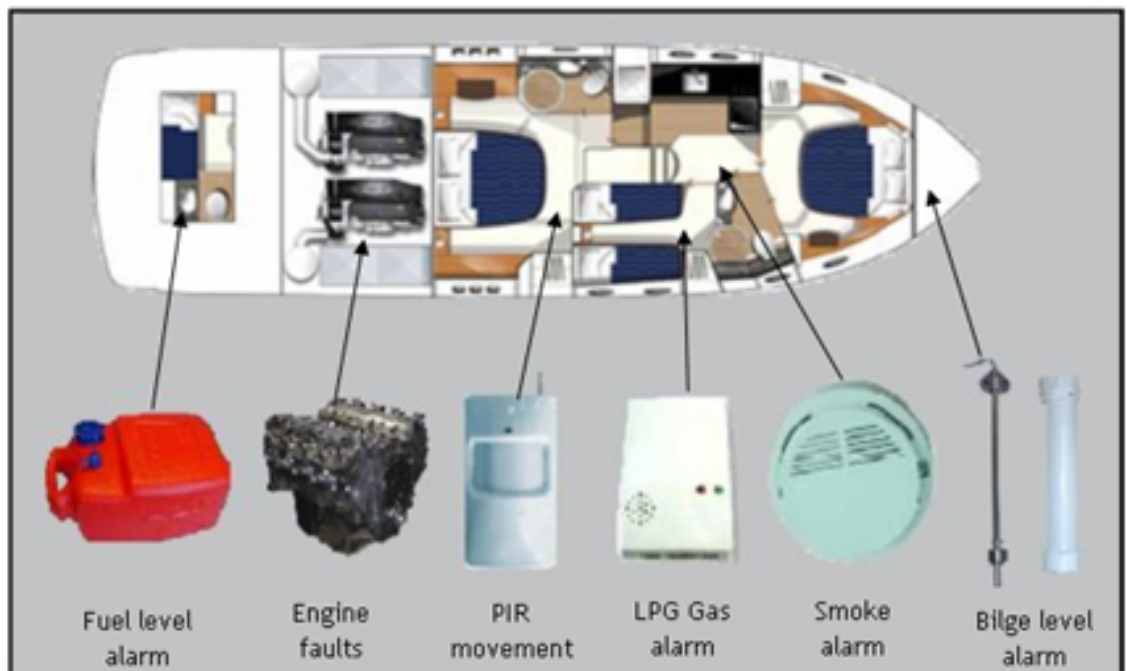

GSM-Response.com
0845 638 7585

GSM Security Systems

GSM-240 Boat Alarm

Product Information Sheet

GSM-240 Marine alarm system will alert you of any problems with security of your boat.

Text Messages & Phone Calls

Should an intruder be detected a text message is sent to up to 5 numbers followed by phone calls.

Intruder detection

Simply configure wireless detectors into the panel. Once an intruder has been detected, the alarm will trigger notifying by text and calls.

- 12V DC or 240V AC power supply
- Multi Zone
- Power failure SMS notification
- 20mA stand-by current
- Pay As you Go SIM card included

send email to sales@gsm-response.com or call 0845 638 7585